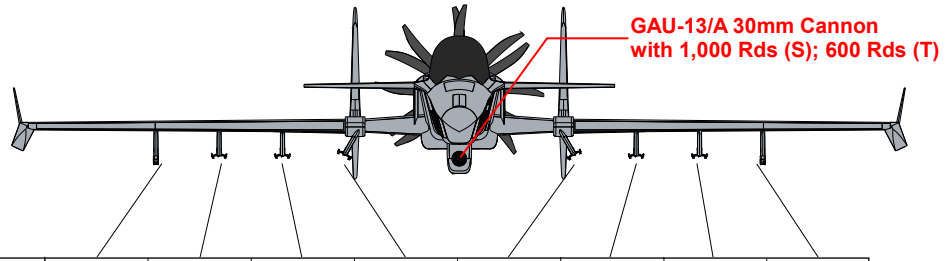

## SM-27S/T MACHETE AIRCRAFT WARLOAD & STORES STATIONS

STATION NUMBER	1	2	3	4	5	6	7	8
----------------	---	---	---	---	---	---	---	---

AIM-9 Sidewinder								
AGM-65 Maverick								
AGM-114 Hellfire								
GBU-39/B SDB								
GBU-38 JDAM/Mk.82								
GBU-32 JDAM/MK.83								
GBU-31 JDAM/Mk.84								
GBU-12 PAVEWAY II								
GBU-24 PAVEWAY III								
CBU-97/105 SFW								
AGM-84E SLAM								
AGM-88C HARM								
AGM-154 JSOW								
LAU-61C Rocket Pod								
LAU-10C Rocket Pod								
M134D Gun Pod								
150 USG External Tank								
330 USG External Tank								

Rated Load @ 7.5g	1,000 lbs	2,500 lbs	2,500 lbs	2,000 lbs	2,000 lbs	2,500 lbs	2,500 lbs	1,000 lbs
-------------------	-----------	-----------	-----------	-----------	-----------	-----------	-----------	-----------