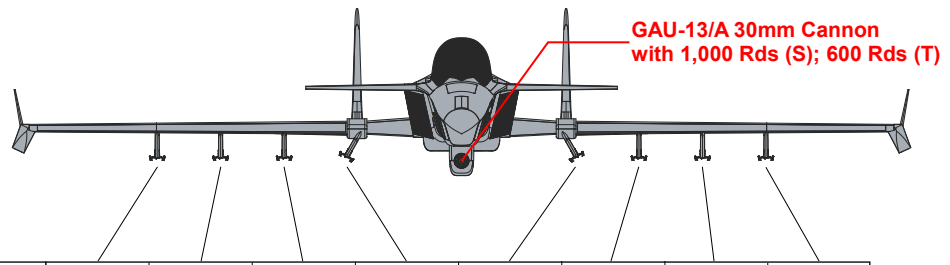

## SM-28S/T MACHETE AIRCRAFT WARLOAD & STORES STATIONS

STATION NUMBER	1	2	3	4	5	6	7	8
----------------	---	---	---	---	---	---	---	---

AIM-9 Sidewinder								
AGM-65 Maverick								
AGM-114 Hellfire								
GBU-39/B SDB								
GBU-38 JDAM/Mk.82								
GBU-32 JDAM/MK.83								
GBU-31 JDAM/Mk.84								
GBU-12 PAVEWAY II								
GBU-24 PAVEWAY III								
CBU-97/105 SFW								
AGM-84E SLAM								
AGM-88C HARM								
AGM-154 JSOW								
LAU-61C Rocket Pod								
LAU-10C Rocket Pod								
M134D Gun Pod								
150 USG External Tank								
330 USG External Tank								

Rated Load @ 7.5g	1,000 lbs	2,500 lbs	2,500 lbs	2,000 lbs	2,000 lbs	2,500 lbs	2,500 lbs	1,000 lbs
-------------------	-----------	-----------	-----------	-----------	-----------	-----------	-----------	-----------